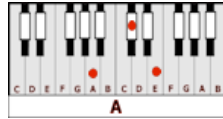

## GUITAR / KEYBOARD CHORDS:

**B** = xx4442

**A** = xo222o

**C#m** = xx6654

**E** = o221oo

**INTRO: B A E A-B**

**A - B**

Sometimes I wish you just...

**LEAD GUITAR BREAK:** B A E A-B

**BRIDGE:** B If it ain't real love, I don't wanna pretend  
A Cause I got plenty of 'em, I don't need another friend  
E So, start comin' up with some trouble to get in tonight, so A - B A -