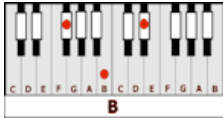

## GUITAR / KEYBOARD CHORDS:

**B** = xx4442

**A** = xo222o

**C#m** = xx6654

**E** = o221oo

**INTRO: B A E A-B**

**A - B**

Sometimes I wish you just...

**LEAD GUITAR BREAK:** B A E A-B

**BRIDGE:** B If it ain't real love, I don't wanna pretend  
A Cause I got plenty of 'em, I don't need another friend  
E So, start comin' up with some trouble to get in tonight, so A - B A -