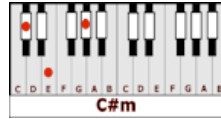

## GUITAR / KEYBOARD CHORDS:

**B** = xx4442

**A** = xo222o

**C#m** = xx6654

**E** = o221oo

**INTRO: B A E A-B**

**A - B**

Sometimes I wish you just...

**LEAD GUITAR BREAK:** B A E A-B

**BRIDGE:** B If it ain't real love, I don't wanna pretend  
A Cause I got plenty of 'em, I don't need another friend  
E So, start comin' up with some trouble to get in tonight, so A - B A -